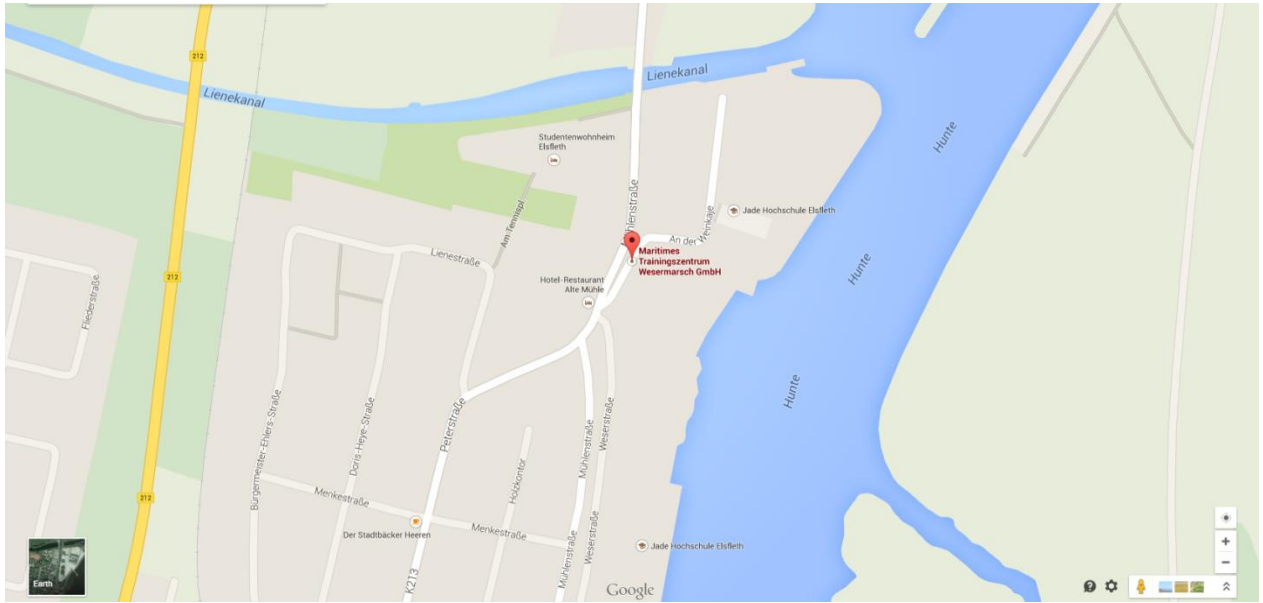

Parking Area

Entrance
Training Rooms
MTZW