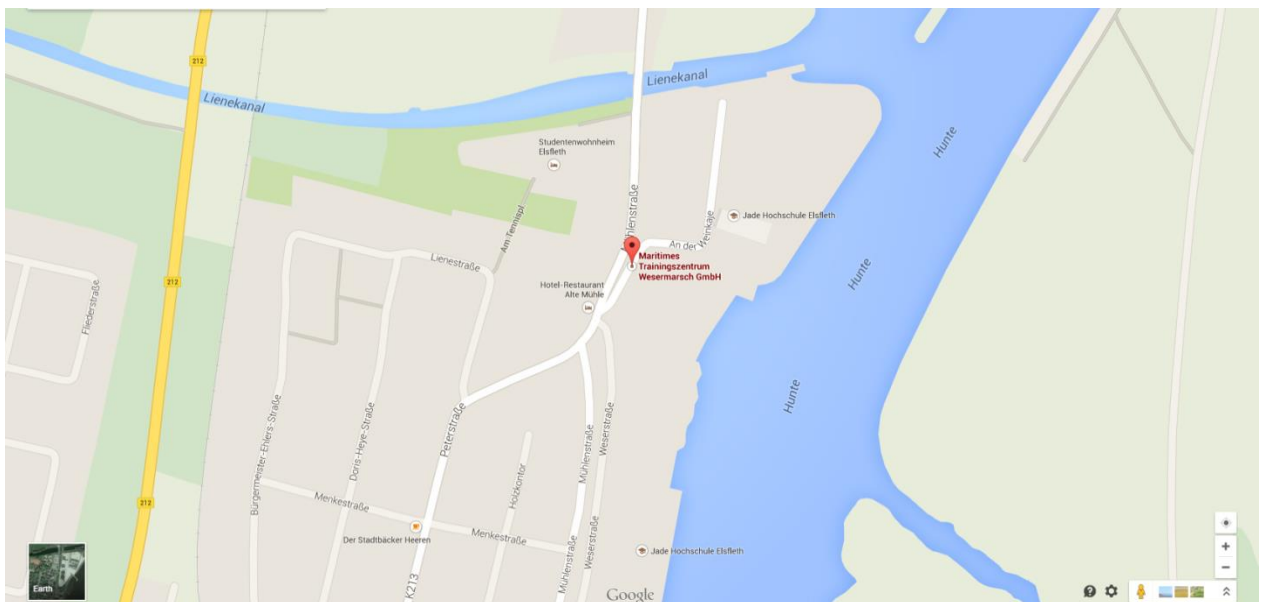

Approach MTZW Elsfleth:

- When reaching Elsfleth (main street, **B 212**) turn right into **Hafenstrasse**
- Follow the signage **Maritimer Campus**, after 280 meters turn left into **Peterstrasse** and follow the street for round about 1.000m
- Then turn right into the street **An der Weinkaje** (leading uphill)
- **The Training-Center is the first building on the right hand side (No. 7, green dot)**

The rooms in which the modules will take place are displayed on the TV-screen on the right hand side when entering building No. 7 (MTZW).

Regarding any questions you may have, you may visit our office in building No. 4 (orange dot), upstairs, the last but one office on the left hand side (Tel.: +49 4404 98 75 400).

Parking area
MTZW

Entrance Training
Facility
MTZW